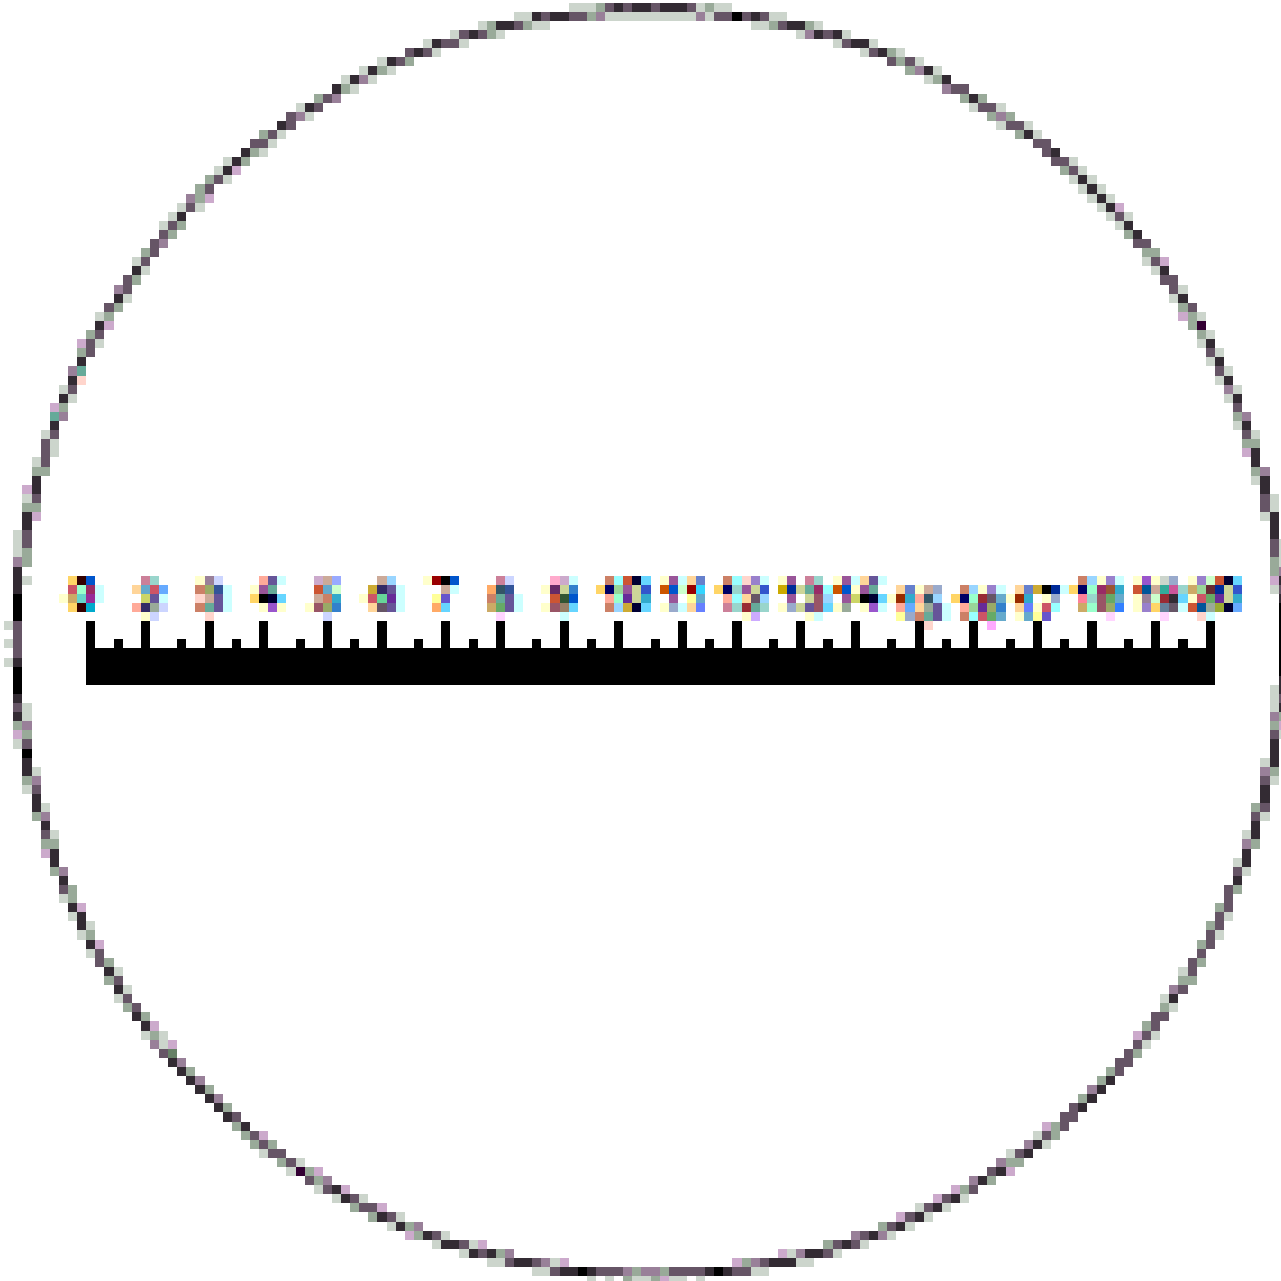

7X Illuminated Loupe w/ Linear Scale

Linear Scale

Stock #37-391 3-4 DAYS

⊖ 1 ⊕ €129.⁰⁰

ADD TO CART

Qty 1-4

€129,00

Qty 5+

Diameter of Included Lens (inches):
0.75

Diameter of Compatible Reticle (mm):
26.00

Height (inches):
2.25

Optical Properties

Magnification:
7X

Working Distance (inches):
1.0

Regulatory Compliance

RoHS:
Not Compliant

Certificate of Conformance:
[View](#)

PRODUCT DETAILS

Illuminated Loupe with Scale

This magnifier is built into a fully removable flashlight-type assembly for illumination. Includes a hard-shell vinyl case. Requires two "C" batteries, not included. Unit measures 1-3/8" Dia x 7"L, weighs 3.5 oz. 7X includes a 26mm diameter reticle with a scale of 0 - 20mm in 0.1mm increments. 10X includes a 35mm diameter reticle with a scale of 15 - 0 - 15mm in 0.1mm increments.

- 7X and 10X Magnifications Available
- Choose from Loupe, Illuminated Loupe and Loupe Sets
- Reticle Included with Each Option

Peak 7X or 10X Measuring Loupes come with a removable glass reticle scale placed in direct contact with the work to be measured for precise comparison. Additional [reticles](#) are also available. All models feature smooth-helicoid twist focus and fully coated achromatic lens systems for color correct flat field viewing. Peak 7X or 10X Measuring Loupes are offered in with a singular loupe, an illuminated loupe, and loupe sets. The included lens features a 0.75" diameter.