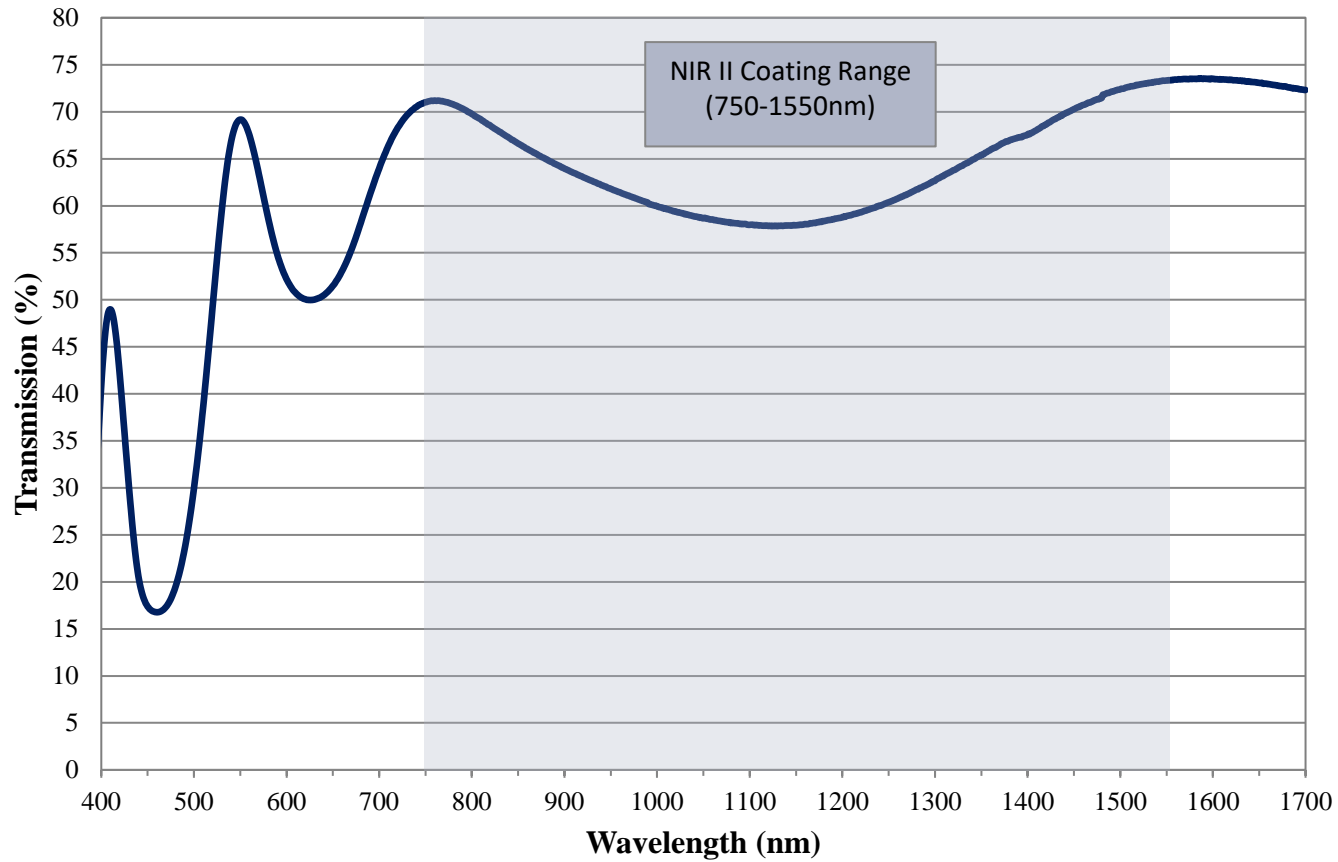

Coating Curve

Edmund Optics Inc.
USA | Asia | Europe

COATING CURVE

0.2 OD NIR II Coated Absorptive ND Filter FOR REFERENCE ONLY

Coating Curve

Edmund Optics Inc.
USA | Asia | Europe

COATING CURVE

0.2 OD NIR II Coated Absorptive ND Filter FOR REFERENCE ONLY