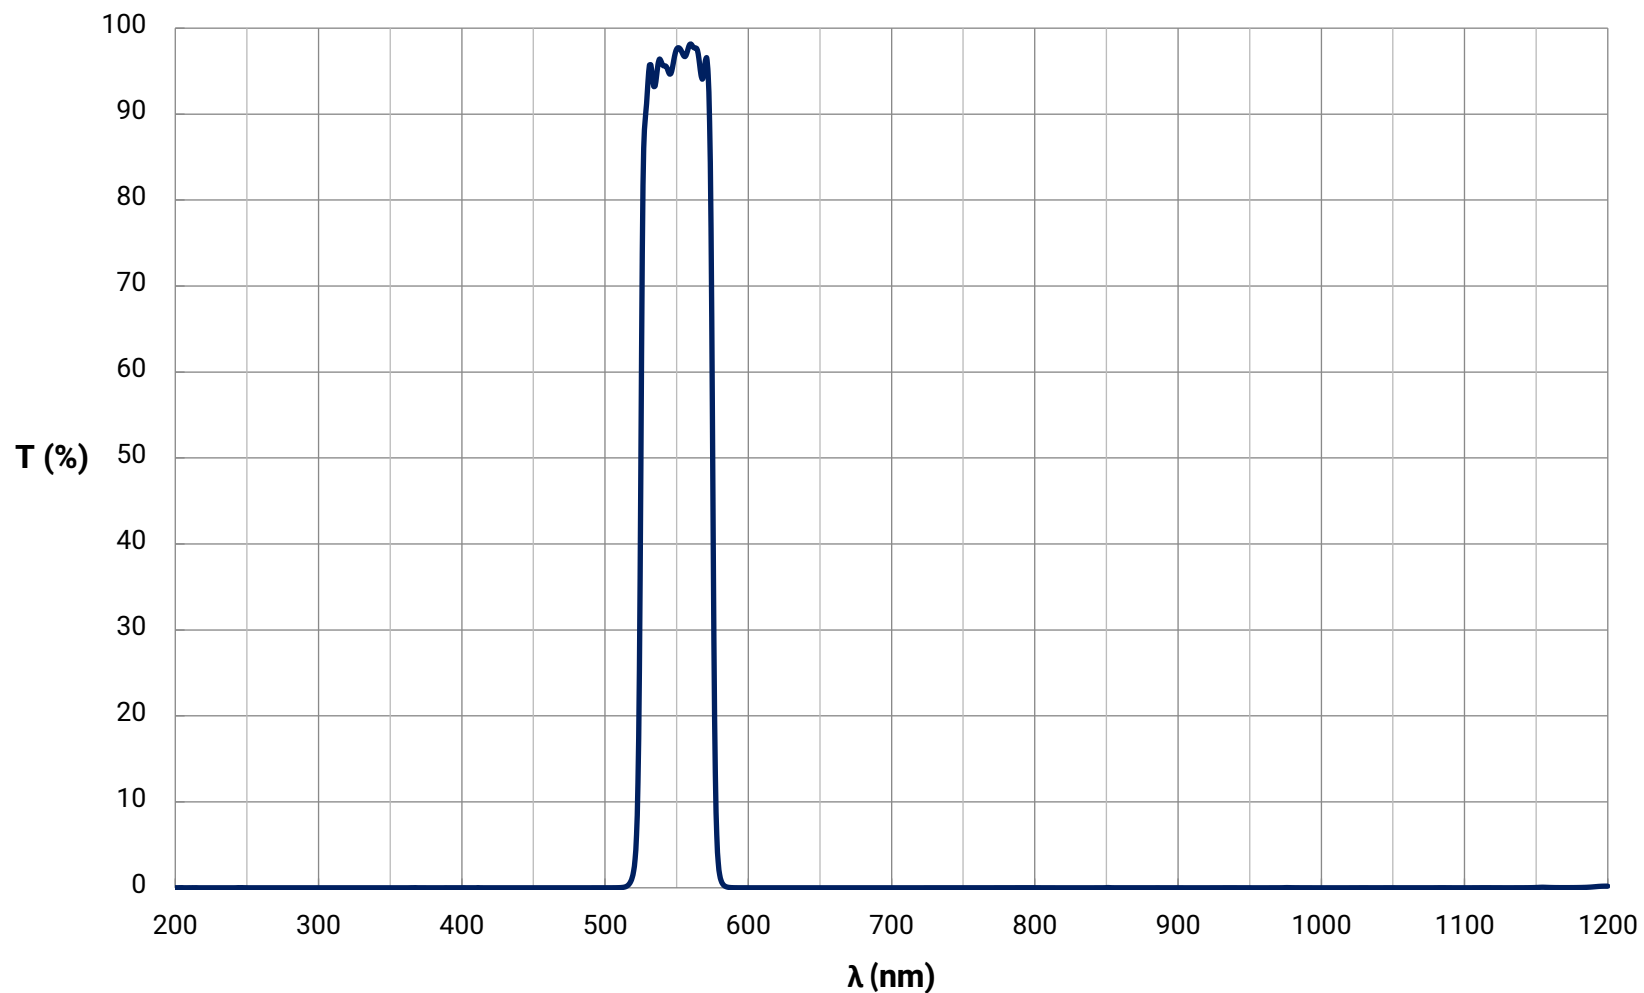

Bandpass Filter Curve

[Download Data \(Excel\)](#)

[View Data \(Text\)](#)

550nm CWL, Hard Coated OD 4.0 50nm Bandpass Filter

Theoretical Transmission Curve

© COPYRIGHT 2020 EDMUND OPTICS, INC. ALL RIGHTS RESERVED

Bandpass Filter Curve

[Download Data \(Excel\)](#)

[View Data \(Text\)](#)

550nm CWL, Hard Coated OD 4.0 50nm Bandpass Filter

Theoretical Optical Density Curve

© COPYRIGHT 2020 EDMUND OPTICS, INC. ALL RIGHTS RESERVED