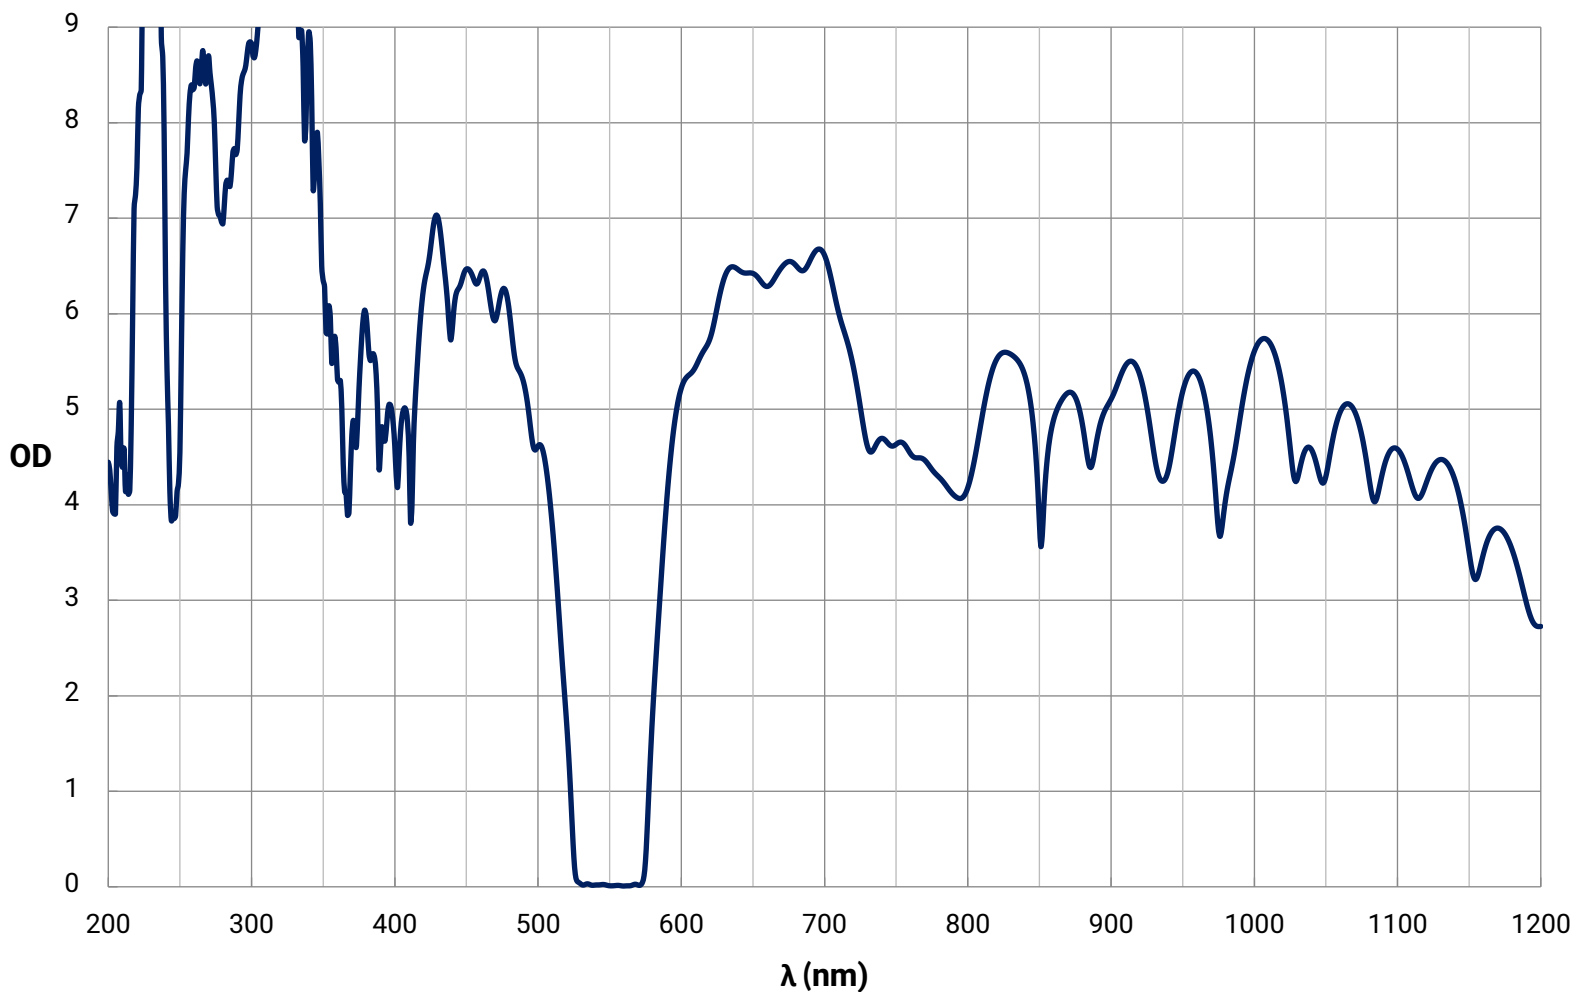

Bandpass Filter Curve

[Download Data \(Excel\)](#)

[View Data \(Text\)](#)

550nm CWL, Hard Coated OD 4.0 50nm Bandpass Filter

Theoretical Transmission Curve

© COPYRIGHT 2020 EDMUND OPTICS, INC. ALL RIGHTS RESERVED

Bandpass Filter Curve

[Download Data \(Excel\)](#)

[View Data \(Text\)](#)

550nm CWL, Hard Coated OD 4.0 50nm Bandpass Filter

Theoretical Optical Density Curve

© COPYRIGHT 2020 EDMUND OPTICS, INC. ALL RIGHTS RESERVED