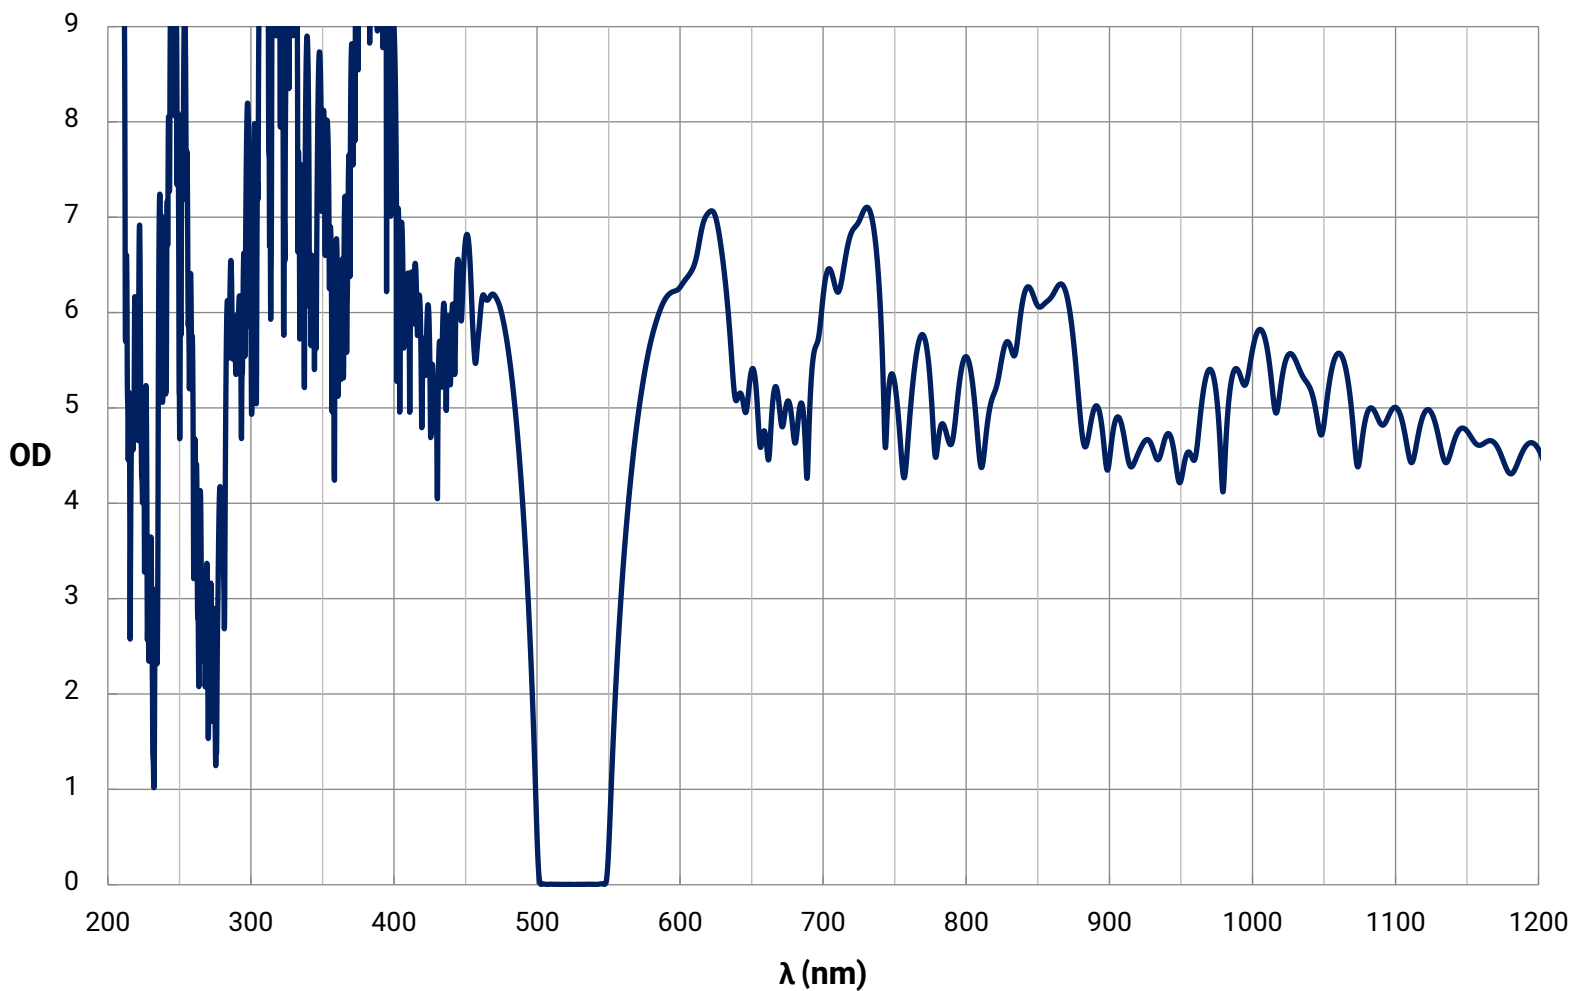

Bandpass Filter Curve

[Download Data \(Excel\)](#)

[View Data \(Text\)](#)

525nm CWL, Hard Coated OD 4.0 50nm Bandpass Filter

Theoretical Transmission Curve

© COP YRUGHT 2020 EDMUND OPTICS, INC. ALL RIGHTS RESERVED

Bandpass Filter Curve

[Download Data \(Excel\)](#)

[View Data \(Text\)](#)

525nm CWL, Hard Coated OD 4.0 50nm Bandpass Filter

Theoretical Optical Density Curve

© COP YRIGHT 2020 EDMUND OPTICS, INC. ALL RIGHTS RESERVED