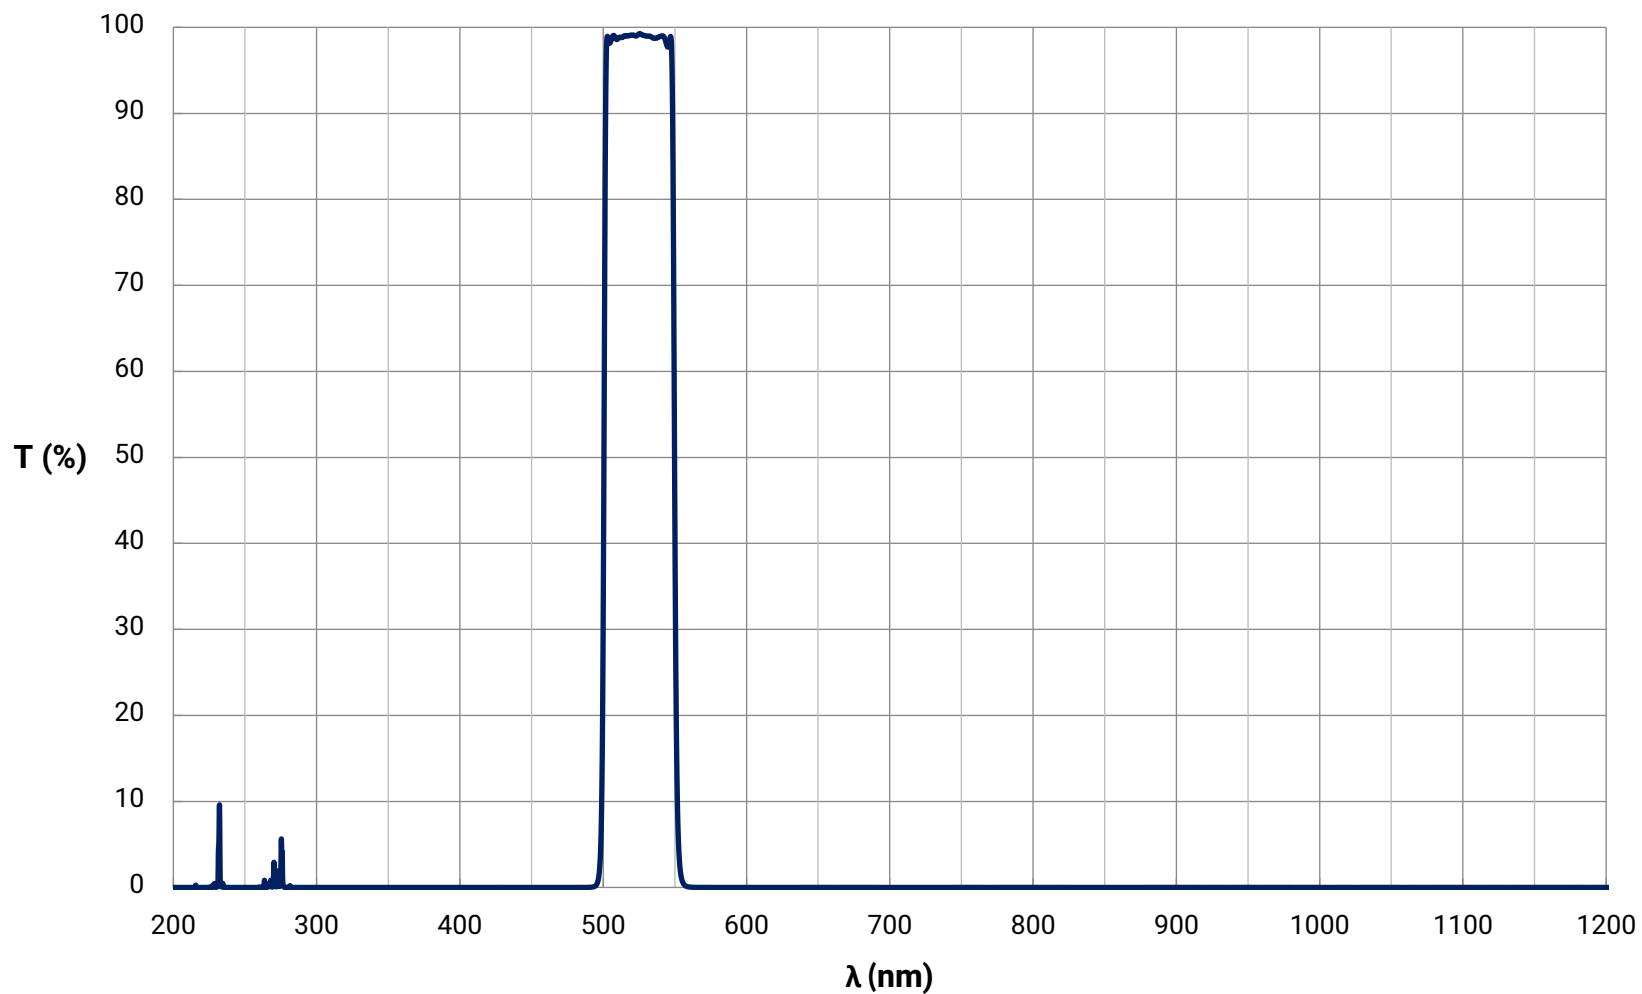

Bandpass Filter Curve

[Download Data \(Excel\)](#)

[View Data \(Text\)](#)

525nm CWL, Hard Coated OD 4.0 50nm Bandpass Filter

Theoretical Transmission Curve

© COP YRUGHT 2020 EDMUND OPTICS, INC. ALL RIGHTS RESERVED

Bandpass Filter Curve

[Download Data \(Excel\)](#)

[View Data \(Text\)](#)

525nm CWL, Hard Coated OD 4.0 50nm Bandpass Filter

Theoretical Optical Density Curve

© COP YRIGHT 2020 EDMUND OPTICS, INC. ALL RIGHTS RESERVED