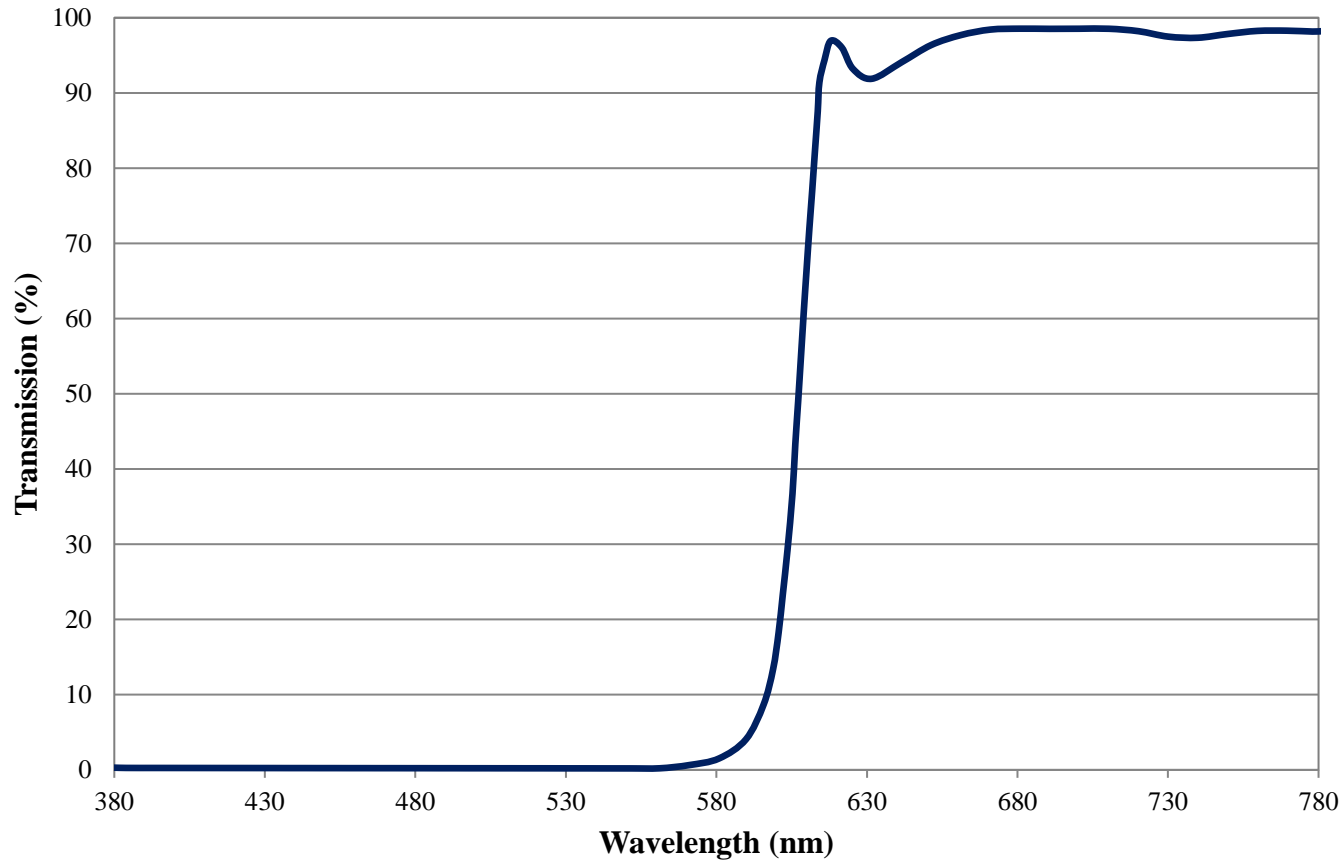

Coating Curve

Edmund Optics Inc.
USA | Asia | Europe

COATING CURVE

Red Additive Color Dichroic Filter Coating Performance FOR REFERENCE ONLY

Coating Curve

Edmund Optics Inc.
USA | Asia | Europe

COATING CURVE

Blue Additive Color Dichroic Filter Coating Performance FOR REFERENCE ONLY

Coating Curve

Edmund Optics Inc.
USA | Asia | Europe

COATING CURVE

Green Additive Color Dichroic Filter Coating Performance FOR REFERENCE ONLY