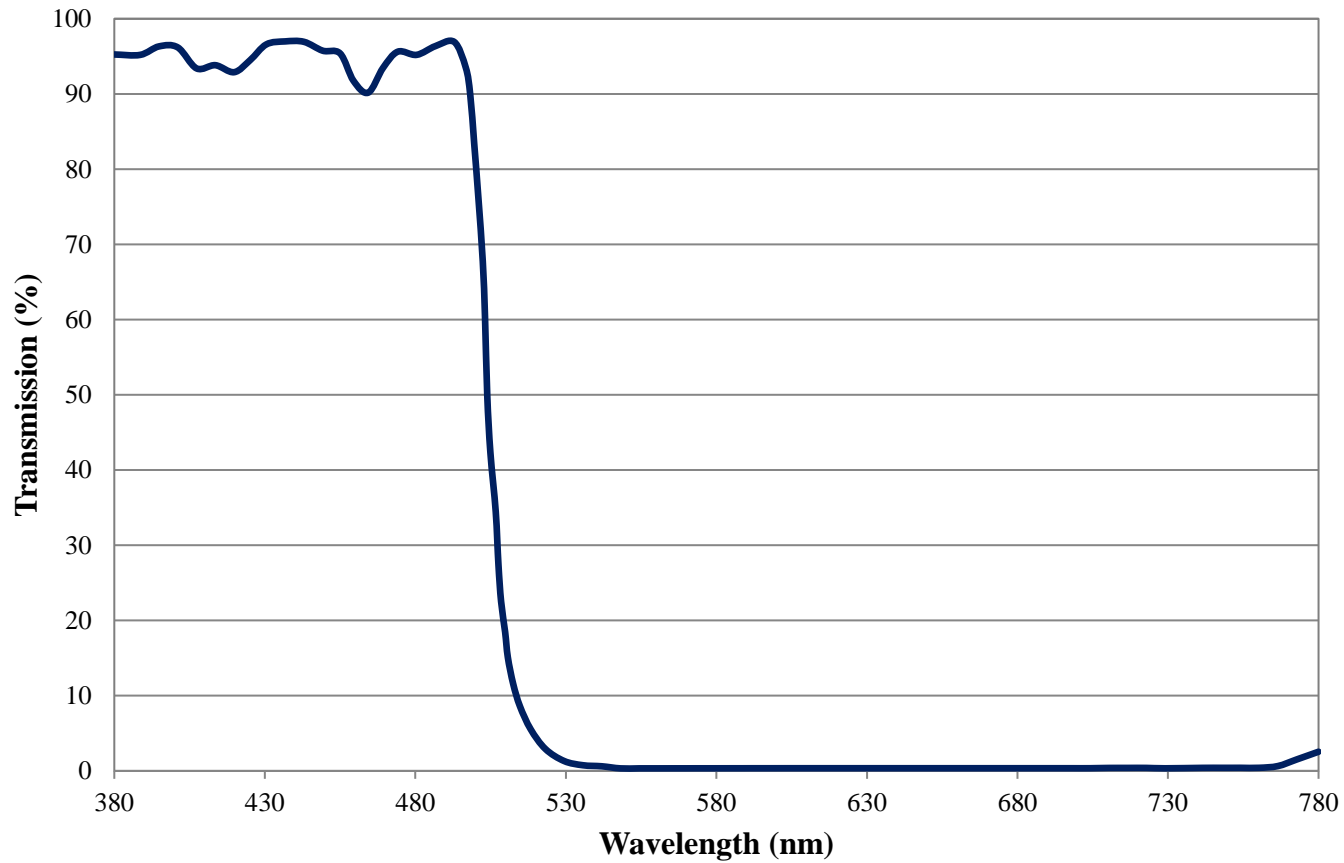

Coating Curve

Edmund Optics Inc.
USA | Asia | Europe

COATING CURVE

Red Additive Color Dichroic Filter Coating Performance FOR REFERENCE ONLY

Coating Curve

Edmund Optics Inc.
USA | Asia | Europe

COATING CURVE

Blue Additive Color Dichroic Filter Coating Performance FOR REFERENCE ONLY

Coating Curve

Edmund Optics Inc.
USA | Asia | Europe

COATING CURVE

Green Additive Color Dichroic Filter Coating Performance FOR REFERENCE ONLY