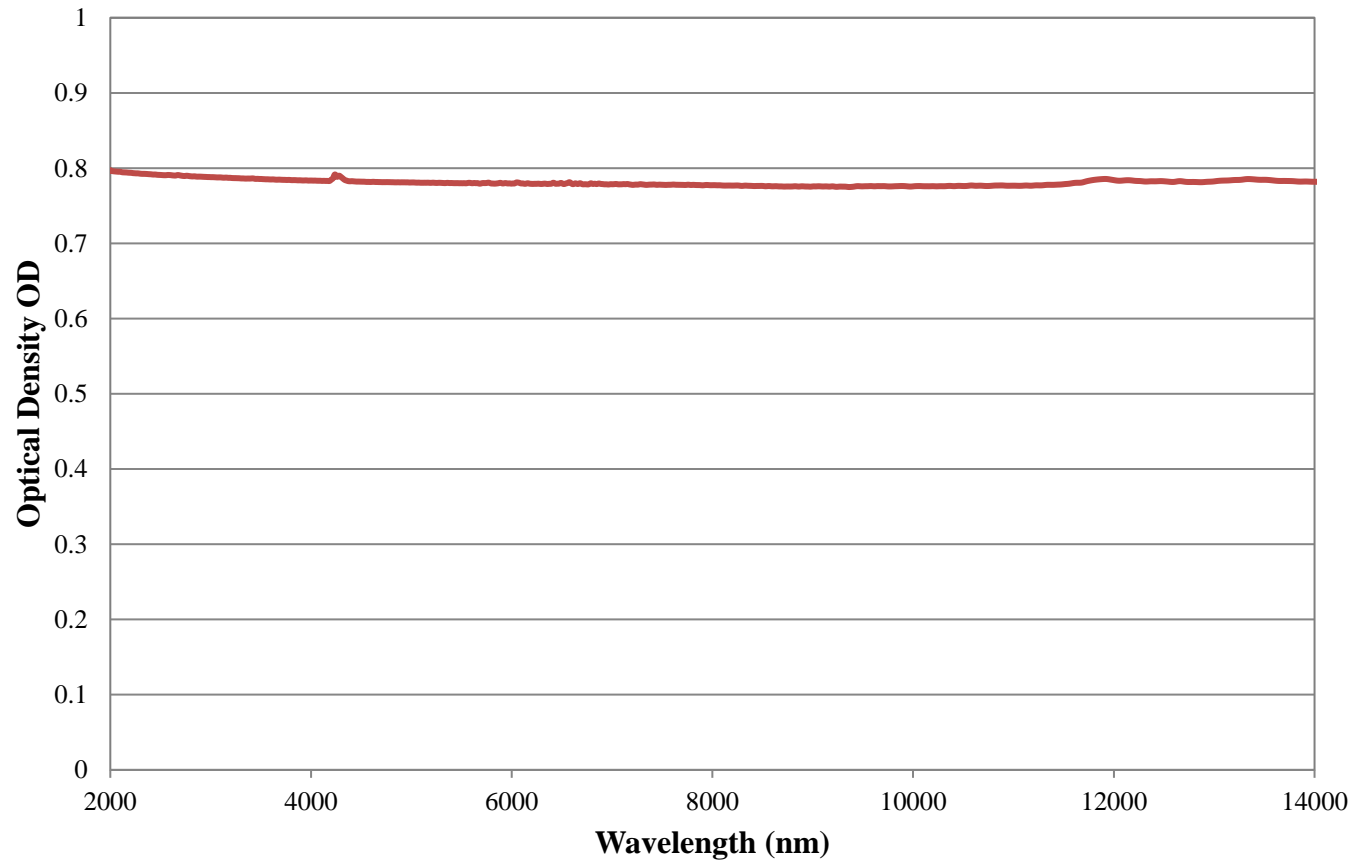

Coating Curve

Edmund Optics Inc.
USA | Asia | Europe

COATING CURVE

0.8 OD IR Neutral Density Filter FOR REFERENCE ONLY

Coating Curve

Edmund Optics Inc.
USA | Asia | Europe

COATING CURVE

0.8 OD IR Neutral Density Filter FOR REFERENCE ONLY