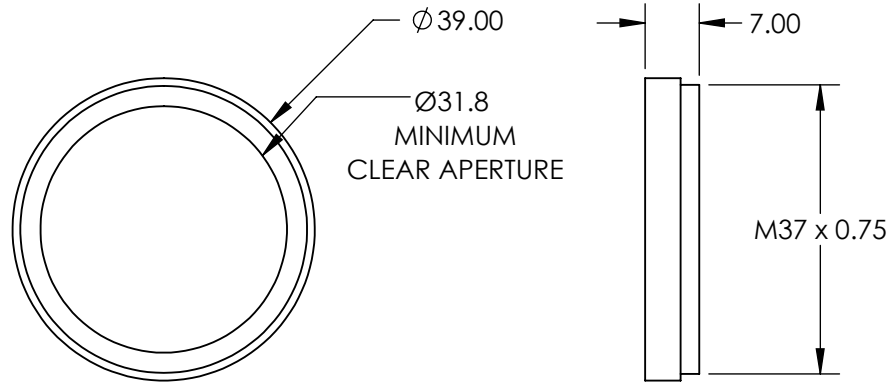

**FOR INFORMATION ONLY:
DO NOT MANUFACTURE
PARTS TO THIS DRAWING**

SPECIFICATIONS SUBJECT TO CHANGE WITHOUT NOTICE
DIMENSIONS ARE FOR REFERENCE ONLY

REV. A	VALUE
CUT-ON WAVELENGTH	390nm
CUT-OFF WAVELENGTH	690nm
SURFACE QUALITY	60-40

ALL DIMS IN mm

TITLE	M37 X 0.75 MOUNTED UV/IR CUT-OFF FILTER
DWG NO	49810
SHEET 1 OF 1	