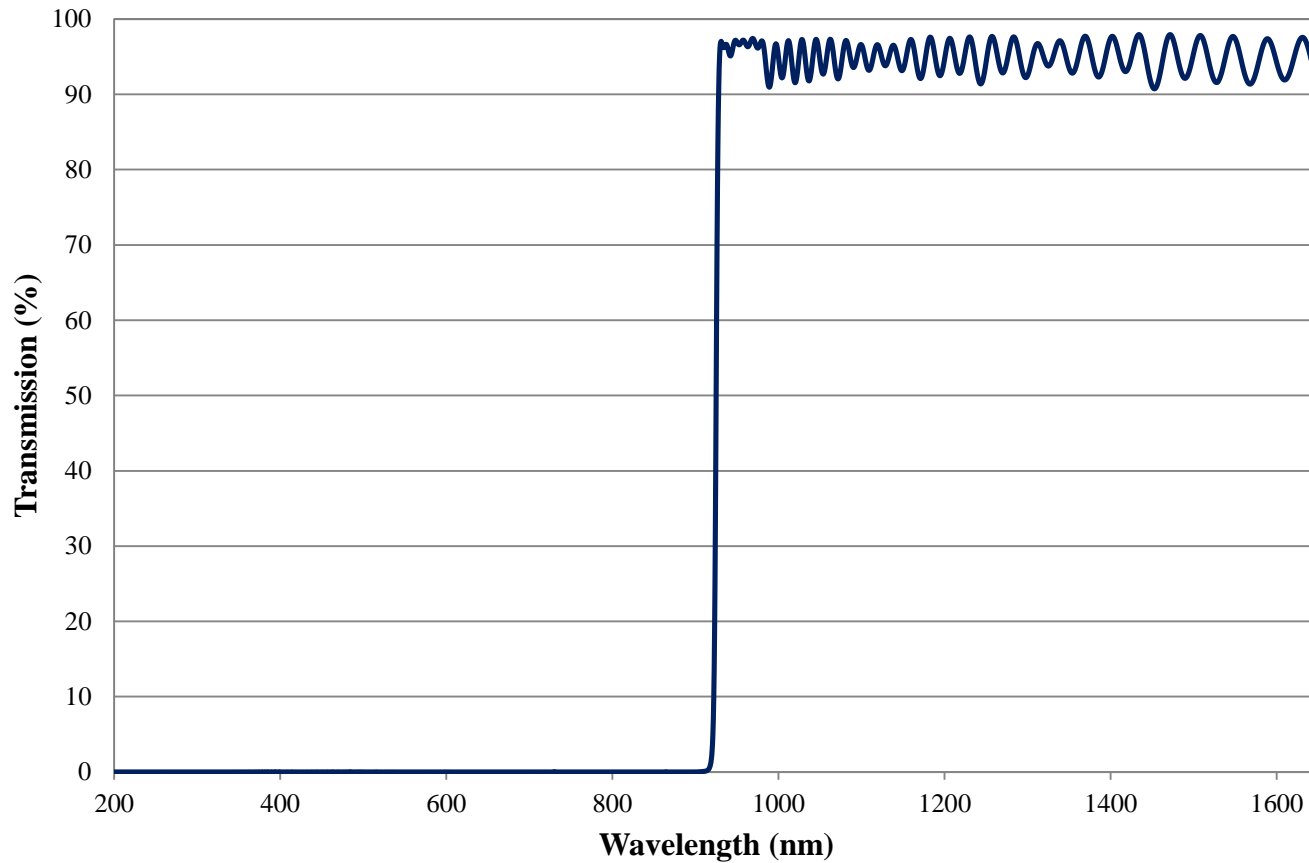

Coating Curve

Edmund Optics Inc.
USA | Asia | Europe

COATING CURVE

925nm High Performance Longpass Filter, OD >4.0 Coating Performance FOR REFERENCE ONLY

Coating Curve

Edmund Optics Inc.
USA | Asia | Europe

COATING CURVE

925nm High Performance Longpass Filter OD >4.0 Coating Performance FOR REFERENCE ONLY