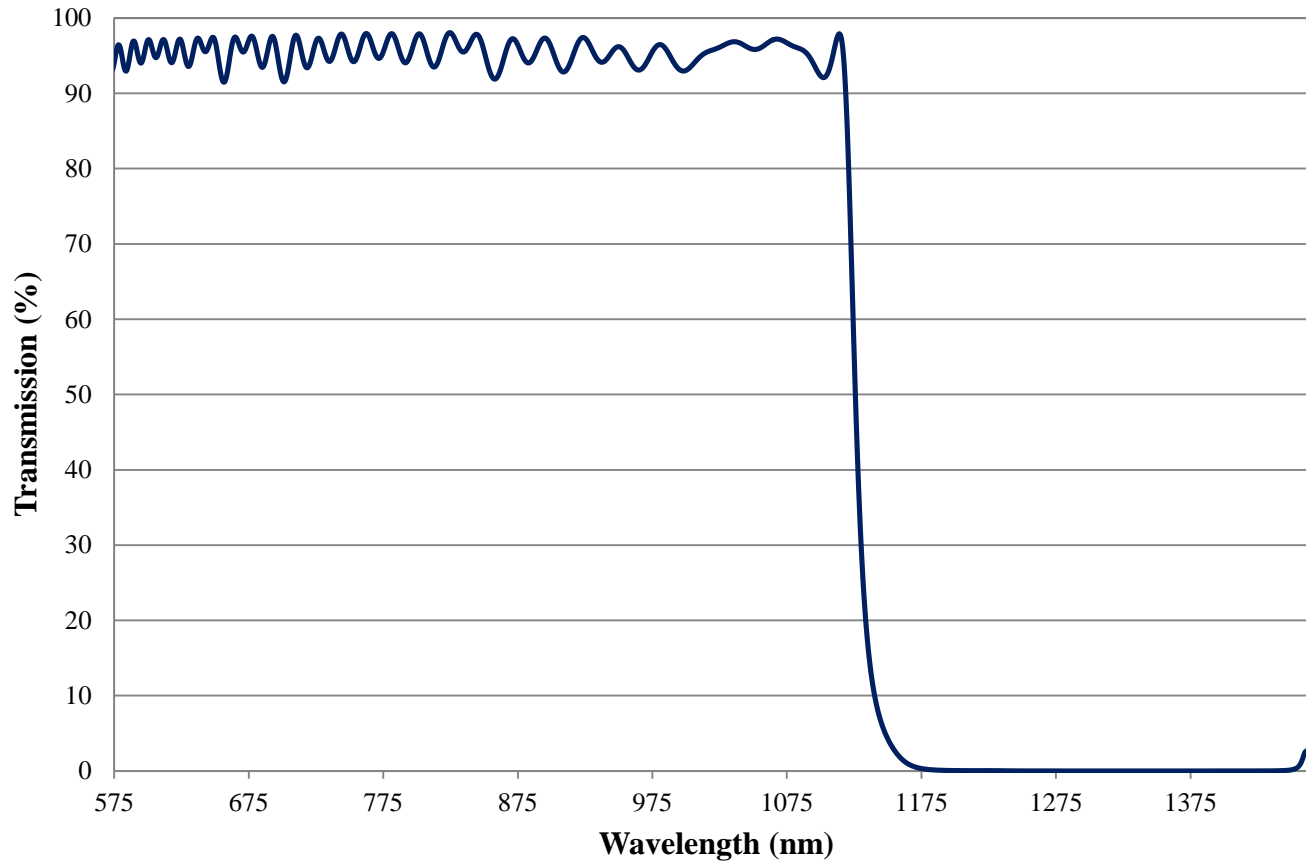

Coating Curve

Edmund Optics Inc.
USA | Asia | Europe

COATING CURVE

1125nm Techspec Shortpass Filter: OD >2.0 Coating Performance FOR REFERENCE ONLY

Coating Curve

Edmund Optics Inc.
USA | Asia | Europe

1125nm Techspec Shortpass Filter: OD >2.0 Coating Performance FOR REFERENCE ONLY

COATING CURVE