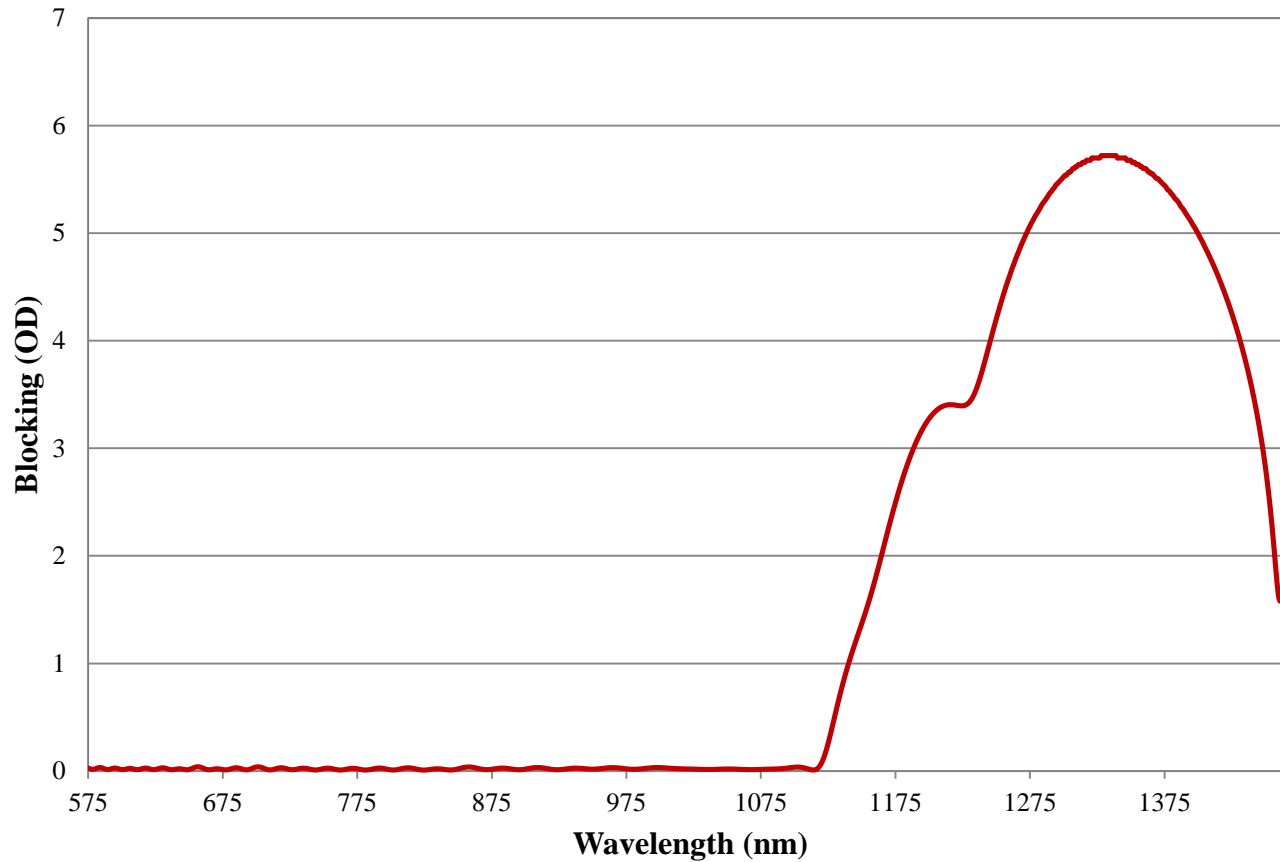

Coating Curve

Edmund Optics Inc.
USA | Asia | Europe

COATING CURVE

1125nm Techspec Shortpass Filter: OD >2.0 Coating Performance FOR REFERENCE ONLY

Coating Curve

Edmund Optics Inc.
USA | Asia | Europe

1125nm Techspec Shortpass Filter: OD >2.0 Coating Performance FOR REFERENCE ONLY

COATING CURVE