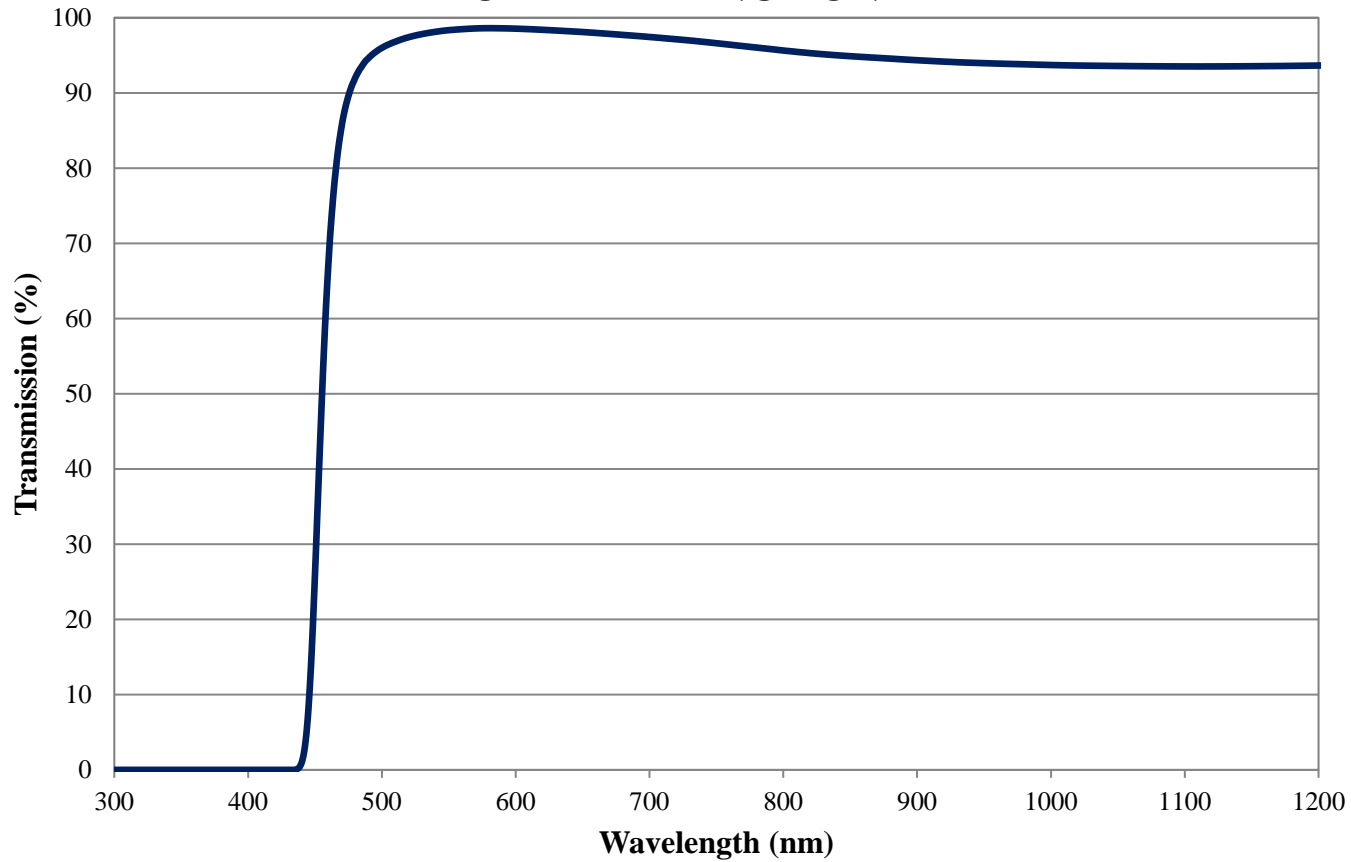

## GG-455 Longpass Filter Internal Transmittance 3mm Thickness FOR REFERENCE ONLY

COATING CURVE